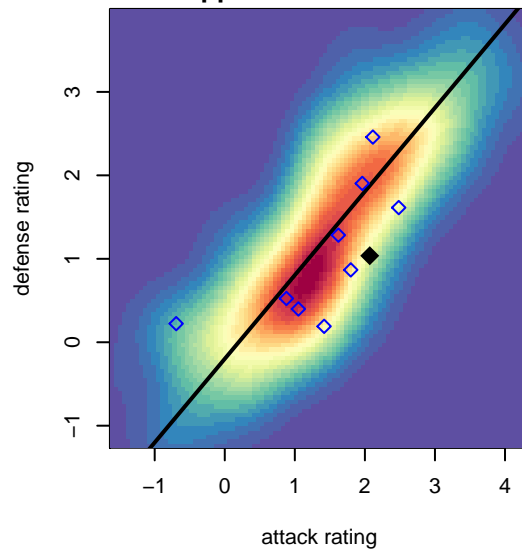

Canyon Optimist Inferno G04

, ID
G04 total strength=1248
attack=7.92 defense=2.82
fall league = Idaho D3 Div 2 U14

alt names used:
COSC INFERNO
INFERNO
INFERNO (ID)

Venues played:
2017 Idaho D3 Division 2 U14
2017 GEM State Challenge U14 Silver U14
2017 FC Nova Fall Showcase U14

**attack and defense variance (black dot)
relative to other teams
and top 10 in region**

**attack and defense rating
relative to others at age
and all opponents in last 13 months**

Performance relative to 13 month average