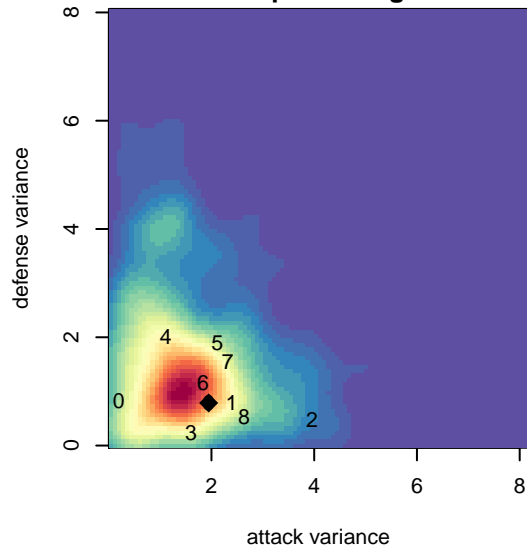

Canyon Optimist Inferno G04

, ID
G04 total strength=1248
attack=7.92 defense=2.82
fall league = Idaho D3 Div 2 U14

alt names used:
COSC INFERNO
INFERNO
INFERNO (ID)

Venues played:
2017 Idaho D3 Division 2 U14
2017 GEM State Challenge U14 Silver U14
2017 FC Nova Fall Showcase U14

**attack and defense variance (black dot)
relative to other teams
and top 10 in region**

**attack and defense rating
relative to others at age
and all opponents in last 13 months**

Performance relative to 13 month average